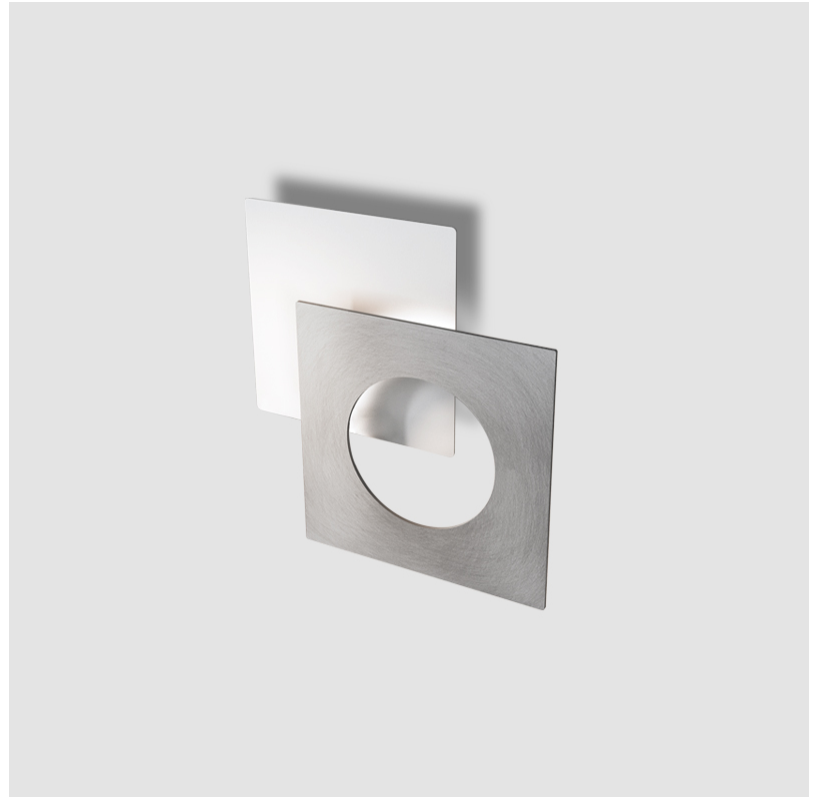

PETRA SURFACE

D43058-

base number
Color   Finish
Temperature   Options

1. To build a product code in our configurator select the specify button on the base model # product page
2. To build a manual product code on this datasheet choose from the options listed below in blue font and add the suffix to the base model #

GENERAL

Series: Petra
Brand: Icone
Division: Design
Mounting Type: Surface
Mounting Location: Wall
Subcategory: Ambient

PHYSICAL

Shape: Square
Length (mm): 210
Length (in): 8 ¼
Width (mm): 70
Width (in): 2 ¾
Height (mm): 210
Height (in): 8 ¼
Light Distribution: Indirect
Fixture Finish: [ECO_SBR](#) / [ECO_WHI](#) / [ECR_BLK](#) / [ECR_SAL](#) / [ECR_SBR](#) / [EGL_BLK](#) / [EGL_RUS](#) / [EGL_WHI](#) / [ESI_SBR](#) / [SLA_SAL](#) / [WHI_RUS](#) / [WHI_SAL](#) / [WHI_WHI](#)
Fixture Material: Aluminum

ELECTRICAL

Lamp Type: LED
Input Wattage (W): 16
Total Output Wattage (W): 13.5
Dimming: Non-Dimmable / 0-10V Dimming
Driver Included: Yes
Driver Location: Integrated
Driver Type: Constant Current - 120Vac
Driver Class: Class 2
Input Voltage (V): 120
Constant Current (MA): 700

LED

Color Temperature (°K): [2700](#) / [3000](#)
Nominal Lumen (lm): 2598
CRI: >90 CRI
Lamp Life (hrs): 50000

OPTICAL

RATINGS AND CERTIFICATIONS

Certified By: Certified for North American Standards
IP rating: IP20

PROJECT
TYPE
SPECIFIER
QUANTITY
DATE