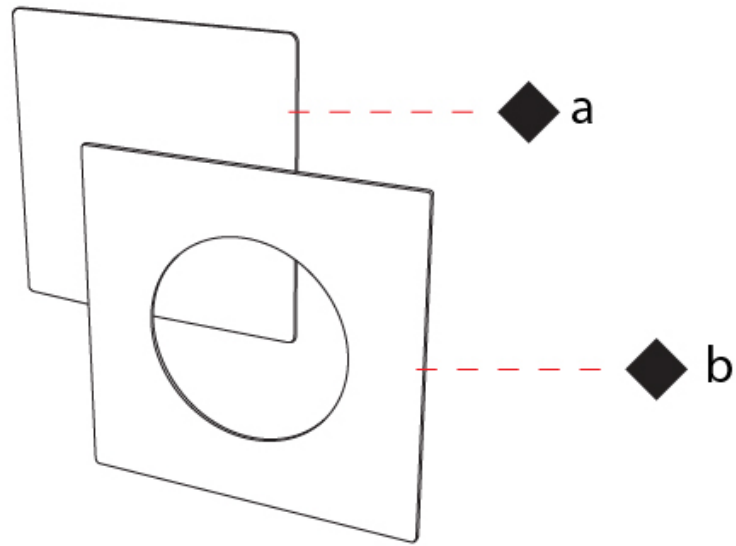

D43058-

PROJECT

TYPE

SPECIFIER

QUANTITY

DATE

D