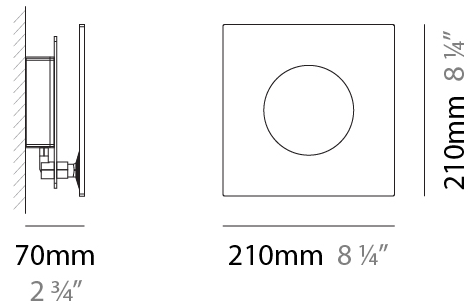

PETRA SURFACE

D43058-

base number
Color   Finish
Temperature   Options

1. To build a product code in our configurator select the specify button on the base model # product page
2. To build a manual product code on this datasheet choose from the options listed below in blue font and add the suffix to the base model #

GENERAL

Series: Petra
Brand: Icone
Division: Design
Mounting Type: Surface
Mounting Location: Wall
Subcategory: Ambient

PHYSICAL

Shape: Square
Length (mm): 210
Length (in): 8 ¼
Width (mm): 70
Width (in): 2 ¾
Height (mm): 210
Height (in): 8 ¼
Light Distribution: Indirect
Fixture Finish: [ECO_SBR](#) / [ECO_WHI](#) / [ECR_BLK](#) / [ECR_SAL](#) / [ECR_SBR](#) / [EGL_BLK](#) / [EGL_RUS](#) / [EGL_WHI](#) / [ESI_SBR](#) / [SLA_SAL](#) / [WHI_RUS](#) / [WHI_SAL](#) / [WHI_WHI](#)
Fixture Material: Aluminum

ELECTRICAL

Lamp Type: LED
Input Wattage (W): 16
Total Output Wattage (W): 13.5
Dimming: Non-Dimmable / 0-10V Dimming
Driver Included: Yes
Driver Location: Integrated
Driver Type: Constant Current - 120Vac
Driver Class: Class 2
Input Voltage (V): 120
Constant Current (MA): 700

LED

Color Temperature (°K): [2700](#) / [3000](#)
Nominal Lumen (lm): 2598
CRI: >90 CRI
Lamp Life (hrs): 50000

OPTICAL

RATINGS AND CERTIFICATIONS

Certified By: Certified for North American Standards
IP rating: IP20

PROJECT
TYPE
SPECIFIER
QUANTITY
DATE