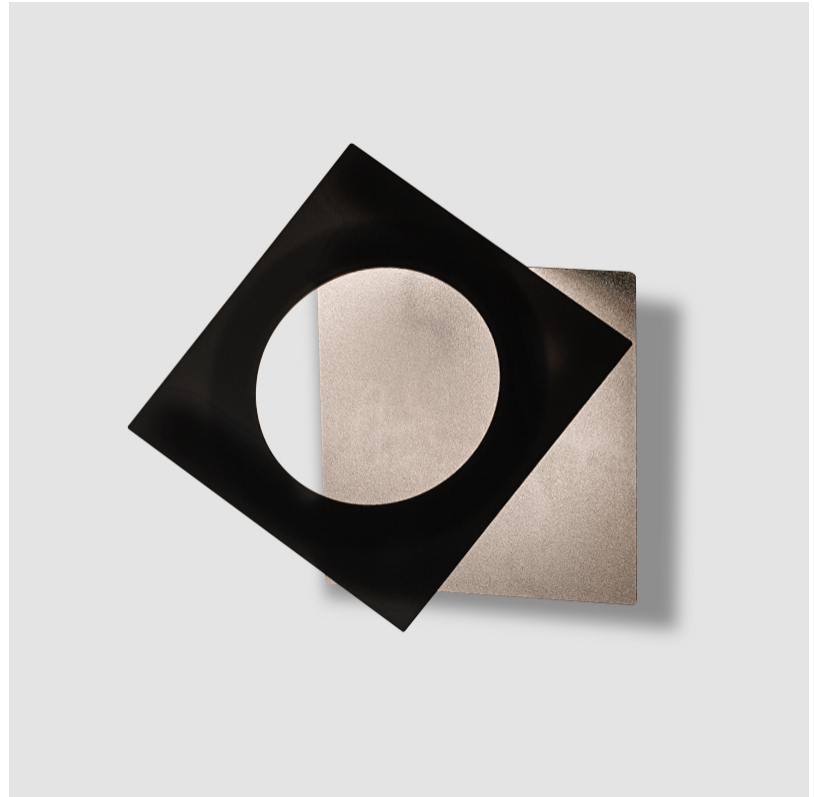

PROJECT	_____
TYPE	_____
SPECIFIER	_____
QUANTITY	_____
DATE	_____

PETRA SURFACE

D43059- -

base number
Color   Finish
Temperature   Options

1. To build a product code in our configurator select the specify button on the base model # product page
2. To build a manual product code on this datasheet choose from the options listed below in blue font and add the suffix to the base model #

GENERAL

Series: Petra
Brand: Icone
Division: Design
Mounting Type: Surface
Mounting Location: Wall
Subcategory: Ambient

PHYSICAL

Shape: Square
Length (mm): 310
Length (in): 12 ³/₁₆
Width (mm): 70
Width (in): 2 ³/₄
Height (mm): 310
Height (in): 12 ³/₁₆
Light Distribution: Indirect
Fixture Finish: [ECO_SBR](#) / [ECO_WHI](#) / [ECR_BLK](#) / [ECR_SAL](#) / [ECR_SBR](#) / [EGL_BLK](#) / [EGL_RUS](#) / [EGL_WHI](#) / [ESI_SBR](#) / [SLA_SAL](#) / [WHI_RUS](#) / [WHI_SAL](#) / [WHI_WHI](#)
Fixture Material: Aluminum

ELECTRICAL

Lamp Type: LED
Input Wattage (W): 28
Total Output Wattage (W): 25.2
Dimming: Non-Dimmable / 0-10V Dimming
Driver Included: Yes
Driver Location: Integrated
Driver Type: Constant Current - 120-277Vac
Driver Class: Class 2
Input Voltage (V): 120
Constant Current (MA): 700

LED

Color Temperature (°K): [2700](#) / [3000](#)
Nominal Lumen (lm): 3697
CRI: >90 CRI
Lamp Life (hrs): 50000

OPTICAL

RATINGS AND CERTIFICATIONS

Certified By: Certified for North American Standards
IP rating: IP20