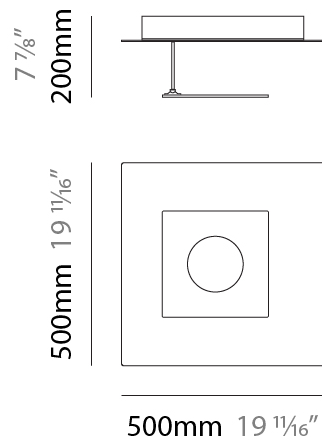

PETRA SURFACE

D42079- -

base number
Color   Finish
Temperature   Options

PROJECT
TYPE
SPECIFIER
QUANTITY
DATE

1. To build a product code in our configurator select the specify button on the base model # product page
2. To build a manual product code on this datasheet choose from the options listed below in blue font and add the suffix to the base model #

GENERAL

Series: Petra
Brand: Icone
Division: Design
Mounting Type: Surface
Mounting Location: Ceiling
Subcategory: Ambient

PHYSICAL

Shape: Square
Length (mm): 500
Length (in): 19 ¹¹/₁₆
Width (mm): 500
Width (in): 19 ¹¹/₁₆
Height (mm): 200
Height (in): 7 ⁷/₈
Light Distribution: Indirect
Fixture Finish: [ECO_SBR](#) / [ECO_WH](#)I / [ECR_BLK](#) / [ECR_SAL](#) / [ECR_SBR](#) / [EGL_BLK](#) / [EGL_RUS](#) / [EGL_WH](#)I / [ESI_SBR](#) / [SLA_SAL](#) / [WHI_RUS](#) / [WHI_SAL](#) / [WHI_WH](#)I
Fixture Material: Aluminum

ELECTRICAL

Lamp Type: LED
Input Wattage (W): 19.7
Total Output Wattage (W): 16.8
Dimming: Non-Dimmable / 0-10V Dimming
Driver Included: Yes
Driver Location: Integrated
Driver Type: Constant Current - Universal
Driver Class: Class 2
Input Voltage (V): 120
Constant Current (MA): 700

LED

Color Temperature (°K): [2700](#) / [3000](#)
Nominal Lumen (lm): 3697
CRI: >90 CRI
Lamp Life (hrs): 50000

OPTICAL

RATINGS AND CERTIFICATIONS

Certified By: Certified for North American Standards
IP rating: IP20