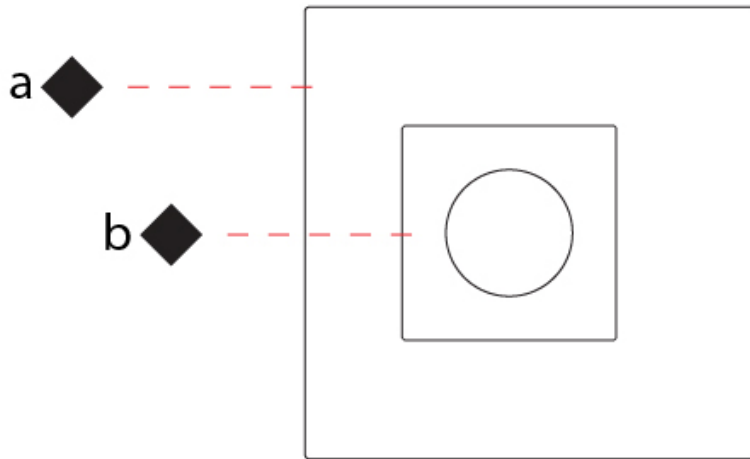

D42078-

PROJECT

TYPE

SPECIFIER

QUANTITY

DATE

D