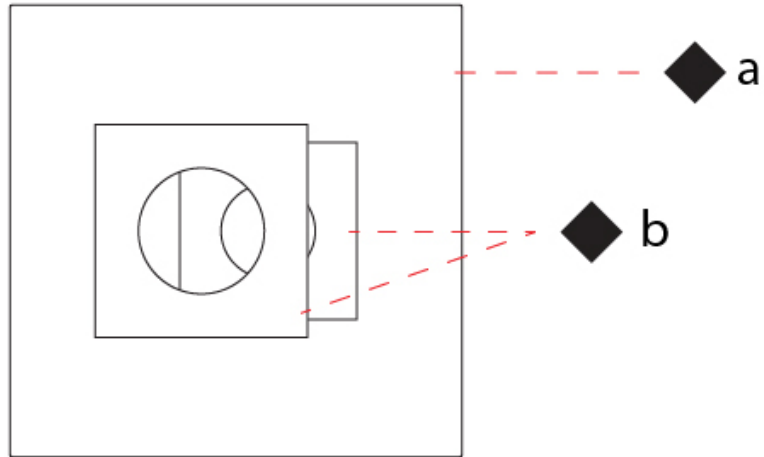

D42074-

PROJECT
TYPE
SPECIFIER
QUANTITY
DATE