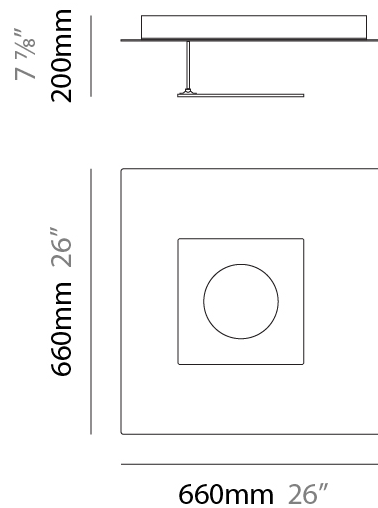

PROJECT
TYPE
SPECIFIER
QUANTITY
DATE

PETRA SURFACE

D42078-

base number	Color	Finish
	Temperature	Options

1. To build a product code in our configurator select the specify button on the base model # product page
2. To build a manual product code on this datasheet choose from the options listed below in blue font and add the suffix to the base model #

GENERAL

Series: Petra
Brand: Icone
Division: Design
Mounting Type: Surface
Mounting Location: Ceiling
Subcategory: Ambient

PHYSICAL

Shape: Square
Length (mm): 660
Length (in): 26
Width (mm): 660
Width (in): 26
Height (mm): 200
Height (in): 7 7/8
Light Distribution: Indirect
Fixture Finish: ECO_SBR / ECO_WHI / ECR_BLK / ECR_SAL / ECR_SBR / EGL_BLK / EGL_RUS / EGL_WHI / ESI_SBR / SLA_SAL / WHI_RUS / WHI_SAL / WHI_WHI
Fixture Material: Aluminum

ELECTRICAL

Lamp Type: LED
Input Wattage (W): 28
Total Output Wattage (W): 25.2
Dimming: Non-Dimmable / 0-10V Dimming
Driver Included: Yes
Driver Location: Integrated
Driver Type: Constant Current - 120-277Vac
Driver Class: Class 2
Input Voltage (V): 120
Constant Current (MA): 700

LED

Color Temperature (°K): 2700 / 3000
Nominal Lumen (lm): 3697
CRI: >90 CRI
Lamp Life (hrs): 50000

OPTICAL

RATINGS AND CERTIFICATIONS

Certified By: Certified for North American Standards
IP rating: IP20