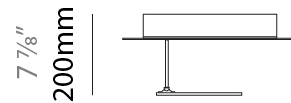

PETRA SURFACE

D42080-

base number   Color   Finish
Temperature   Options

PROJECT
TYPE
SPECIFIER
QUANTITY
DATE

1. To build a product code in our configurator select the specify button on the base model # product page
2. To build a manual product code on this datasheet choose from the options listed below in blue font and add the suffix to the base model #

GENERAL

Series: Petra
Brand: Icone
Division: Design
Mounting Type: Surface
Mounting Location: Ceiling
Subcategory: Ambient

PHYSICAL

Shape: Square
Length (mm): 430
Length (in): 16 ¹⁵/₁₆
Width (mm): 430
Width (in): 16 ¹⁵/₁₆
Height (mm): 200
Height (in): 7 ⁷/₈
Light Distribution: Indirect
Fixture Finish: [ECO_SBR](#) / [ECO_WHI](#) / [ECR_BLK](#) / [ECR_SAL](#) / [ECR_SBR](#) / [EGL_BLK](#) / [EGL_RUS](#) / [EGL_WHI](#) / [ESI_SBR](#) / [SLA_SAL](#) / [WHI_RUS](#) / [WHI_SAL](#) / [WHI_WHI](#)
Fixture Material: Aluminum

ELECTRICAL

Lamp Type: LED
Input Wattage (W): 16
Total Output Wattage (W): 13.5
Dimming: Non-Dimmable / 0-10V Dimming
Driver Included: Yes
Driver Location: Integrated
Driver Type: Constant Current - 120Vac
Driver Class: Class 2
Input Voltage (V): 120
Constant Current (MA): 700

LED

Color Temperature (°K): 2700 / 3000
Nominal Lumen (lm): 2100
CRI: >90 CRI
Lamp Life (hrs): 50000

OPTICAL

RATINGS AND CERTIFICATIONS

Certified By: Certified for North American Standards
IP rating: IP20

430mm 16 ¹⁵/₁₆"