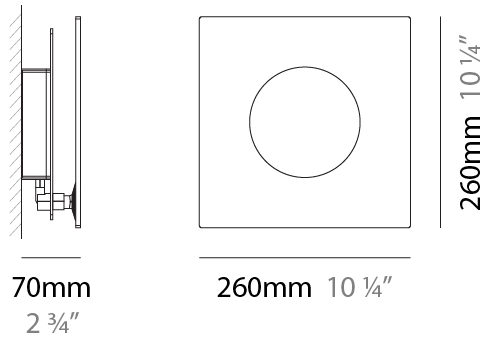

PETRA SURFACE

D43057- -

base number
Color   Finish
Temperature   Options

1. To build a product code in our configurator select the specify button on the base model # product page
2. To build a manual product code on this datasheet choose from the options listed below in blue font and add the suffix to the base model #

GENERAL

Series: Petra
Brand: Icone
Division: Design
Mounting Type: Surface
Mounting Location: Wall
Subcategory: Ambient

PHYSICAL

Shape: Square
Length (mm): 260
Length (in): 10 ¼
Width (mm): 70
Width (in): 2 ¾
Height (mm): 260
Height (in): 10 ¼
Light Distribution: Indirect
Fixture Finish: [ECO_SBR](#) / [ECO_WHI](#) / [ECR_BLK](#) / [ECR_SAL](#) / [ECR_SBR](#) / [EGL_BLK](#) / [EGL_RUS](#) / [EGL_WHI](#) / [ESI_SBR](#) / [SLA_SAL](#) / [WHI_RUS](#) / [WHI_SAL](#) / [WHI_WHI](#)
Fixture Material: Aluminum

ELECTRICAL

Lamp Type: LED
Input Wattage (W): 19.7
Total Output Wattage (W): 16.8
Dimming: Non-Dimmable / 0-10V Dimming
Driver Included: Yes
Driver Location: Integrated
Driver Type: Constant Current - Universal
Driver Class: Class 2
Input Voltage (V): 120
Constant Current (MA): 700

LED

Color Temperature (°K): [2700](#) / [3000](#)
Nominal Lumen (lm): 2598
CRI: >90 CRI
Lamp Life (hrs): 50000

OPTICAL

RATINGS AND CERTIFICATIONS

Certified By: Certified for North American Standards
IP rating: IP20

PROJECT
TYPE
SPECIFIER
QUANTITY
DATE