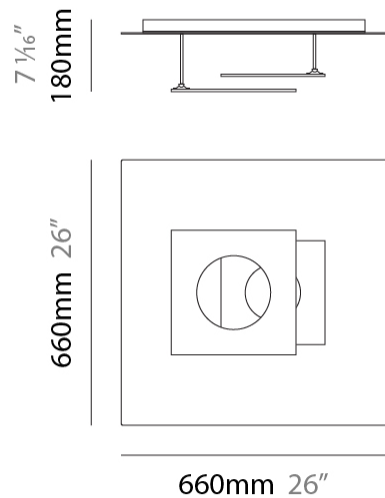

PETRA SURFACE

D42074- -

base number   Color   Finish
Temperature   Options

PROJECT
TYPE
SPECIFIER
QUANTITY
DATE

1. To build a product code in our configurator select the specify button on the base model # product page
2. To build a manual product code on this datasheet choose from the options listed below in blue font and add the suffix to the base model #

GENERAL

Series: Petra
Brand: Icone
Division: Design
Mounting Type: Surface
Mounting Location: Ceiling
Subcategory: Ambient

PHYSICAL

Shape: Square
Length (mm): 660
Length (in): 26
Width (mm): 660
Width (in): 26
Height (mm): 180
Height (in): 7 1/16
Light Distribution: Indirect
Fixture Finish: ECO_SBR / ECO_WHI / ECR_BLK / ECR_SAL / ECR_SBR / EGL_BLK / EGL_RUS / EGL_WHI / ESI_SBR / SLA_SAL / WHI_RUS / WHI_SAL / WHI_WHI
Fixture Material: Aluminum

ELECTRICAL

Lamp Type: LED
Input Wattage (W): 48
Total Output Wattage (W): 42
Dimming: Non-Dimmable / 0-10V Dimming
Driver Included: Yes
Driver Location: Integrated
Driver Type: Constant Current - Universal
Driver Class: Class 2
Input Voltage (V): 120
Constant Current (MA): 700

LED

Color Temperature (°K): 2700 / 3000
Nominal Lumen (lm): 6295
CRI: >90 CRI
Lamp Life (hrs): 50000

OPTICAL

RATINGS AND CERTIFICATIONS

Certified By: Certified for North American Standards
IP rating: IP20